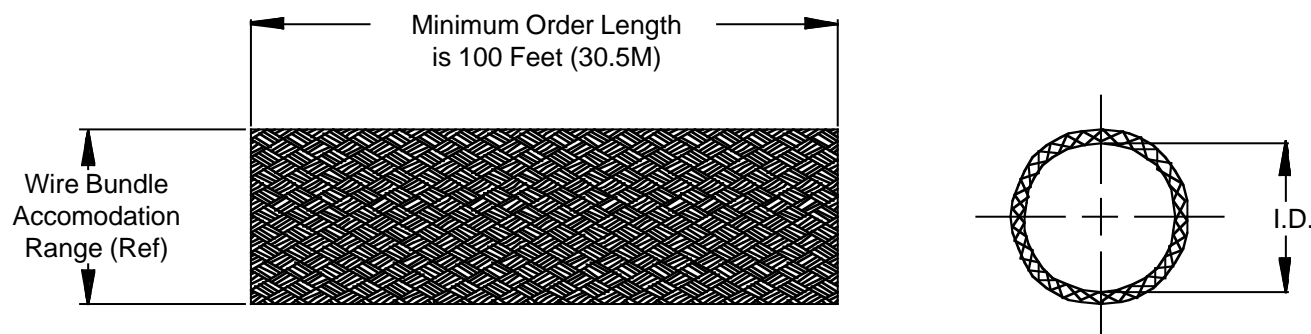

102-061

Teflon Tubular Braid

for Series 72 & 74 Tubing and Series 75 Conduit

102-061-008 C

Product Series ————

Dash No. (Table I) ————

Clear Natural Color
Material: FEP (Teflon)

TABLE I

Dash No.	Nominal I.D.	Wire Bundle Accomodation Range Ref.			
		Min.		Max.	
004	.125 (3.2)	.090 (2.3)	.250 (6.4)		
008	.250 (6.4)	.125 (3.2)	.375 (9.5)		
016	.500 (12.7)	.250 (6.4)	.750 (19.1)		
024	.750 (19.1)	.500 (12.7)	1.250 (31.8)		
040	1.250 (31.8)	.750 (19.1)	1.500 (38.1)		

Metric dimensions (mm) are indicated in parentheses.